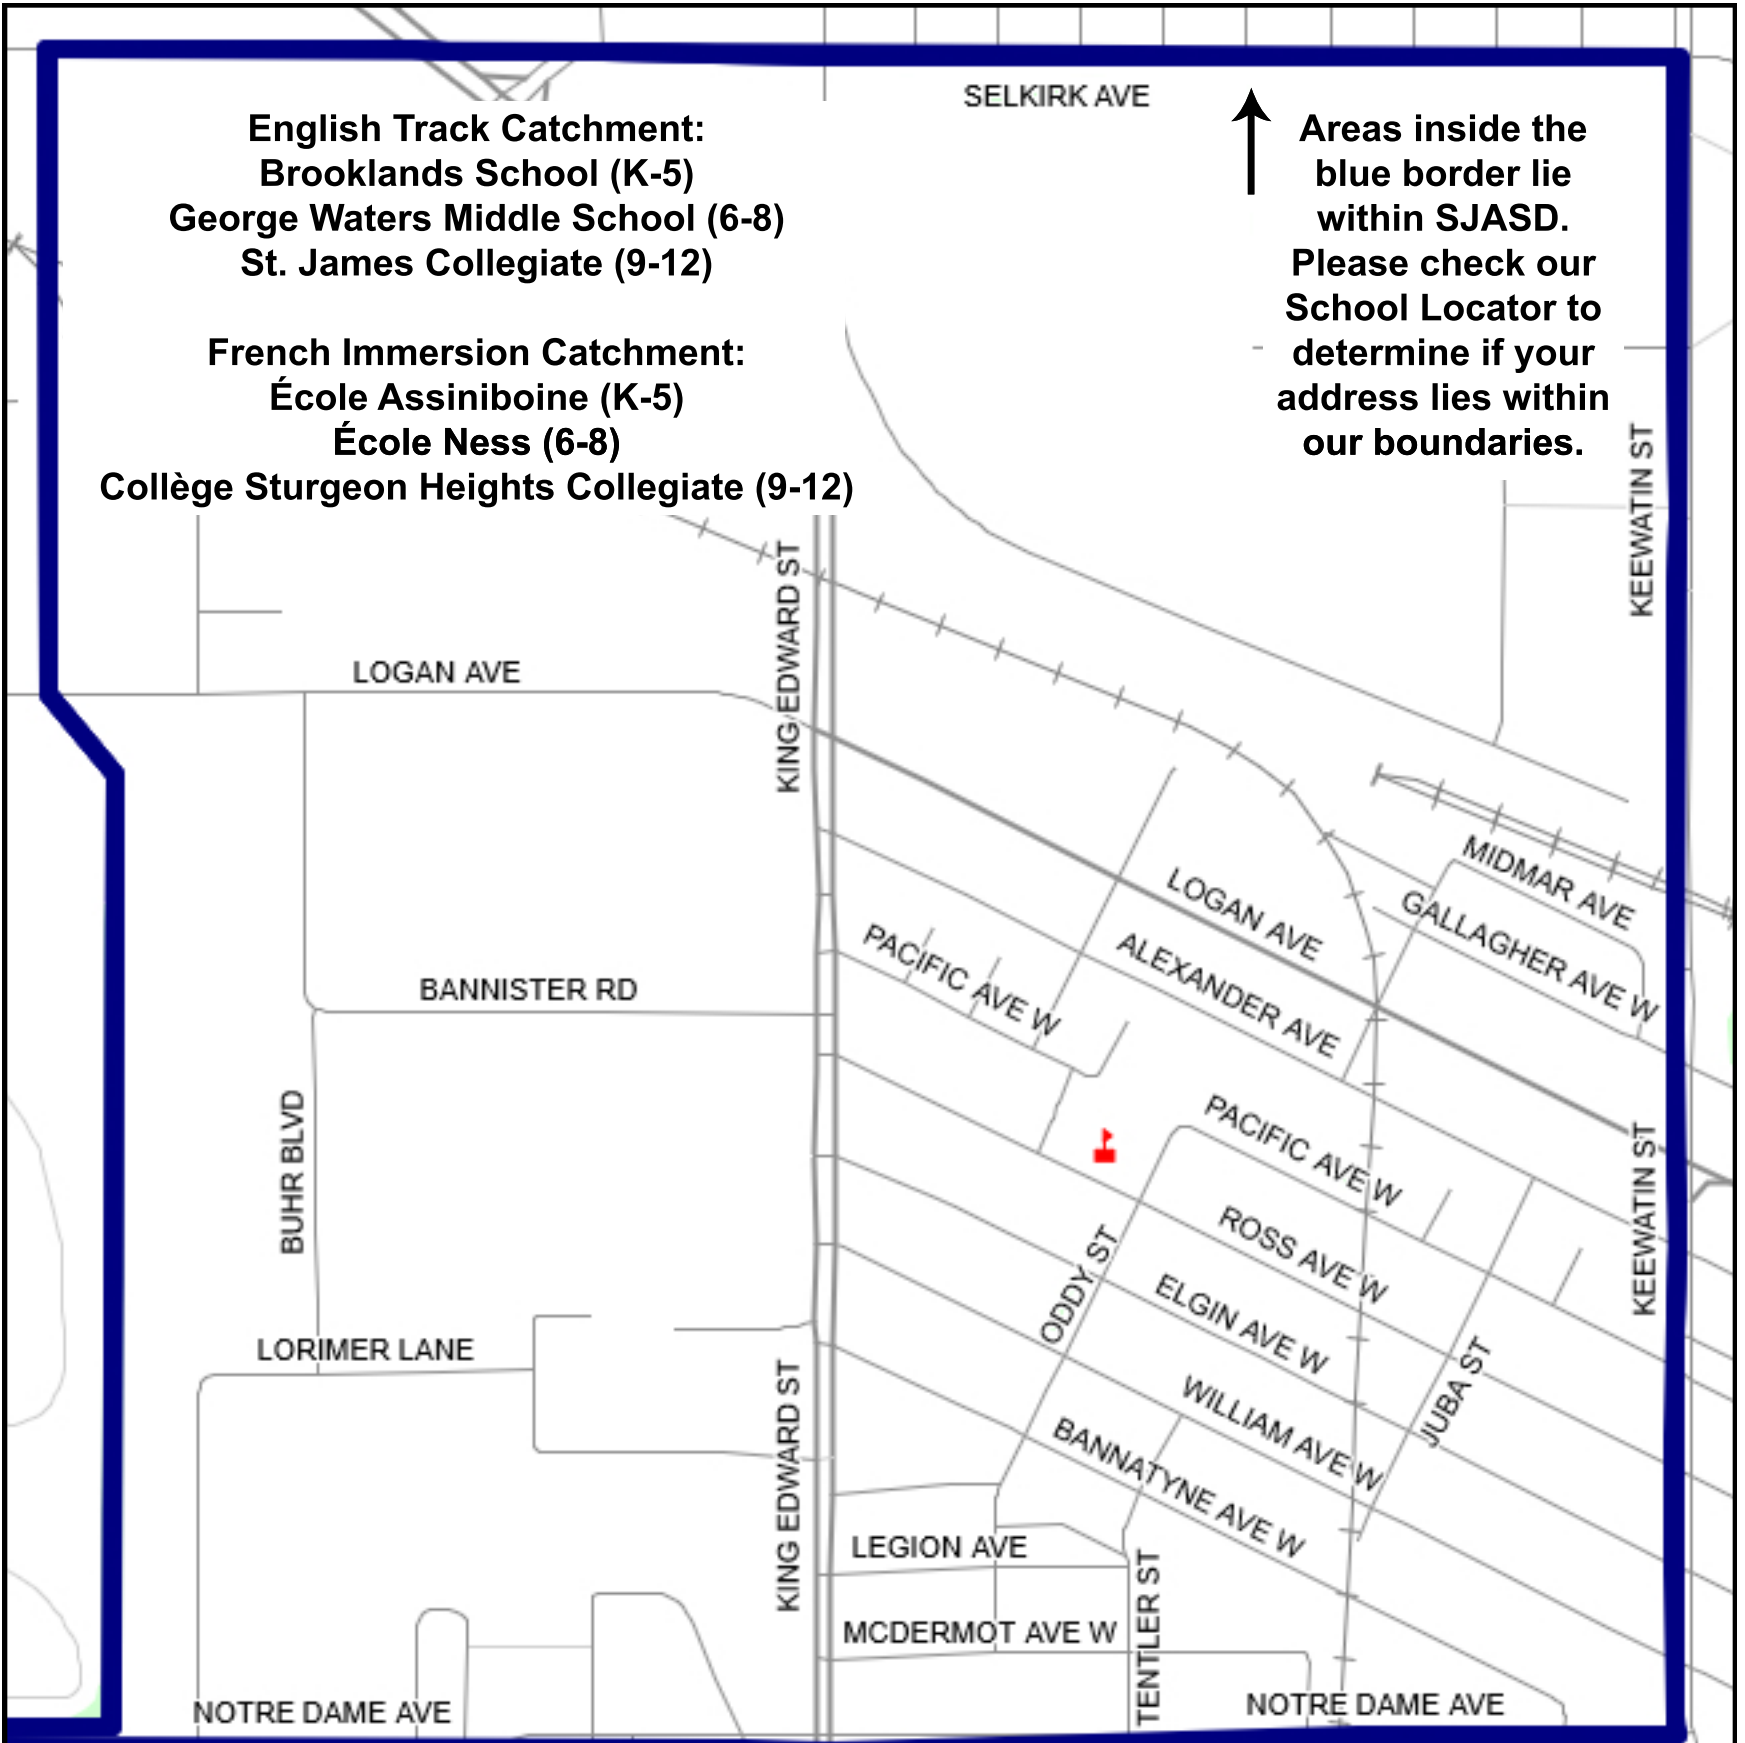

**English Track Catchment:**  
Brooklands School (K-5)  
George Waters Middle School (6-8)  
St. James Collegiate (9-12)

**French Immersion Catchment:**  
École Assiniboine (K-5)  
École Ness (6-8)  
Collège Sturgeon Heights Collegiate (9-12)

↑ Areas inside the blue border lie within SJASD. Please check our School Locator to determine if your address lies within our boundaries.

***The St. James-Assiniboia School Division***  
***BROOKLANDS BOUNDARIES***