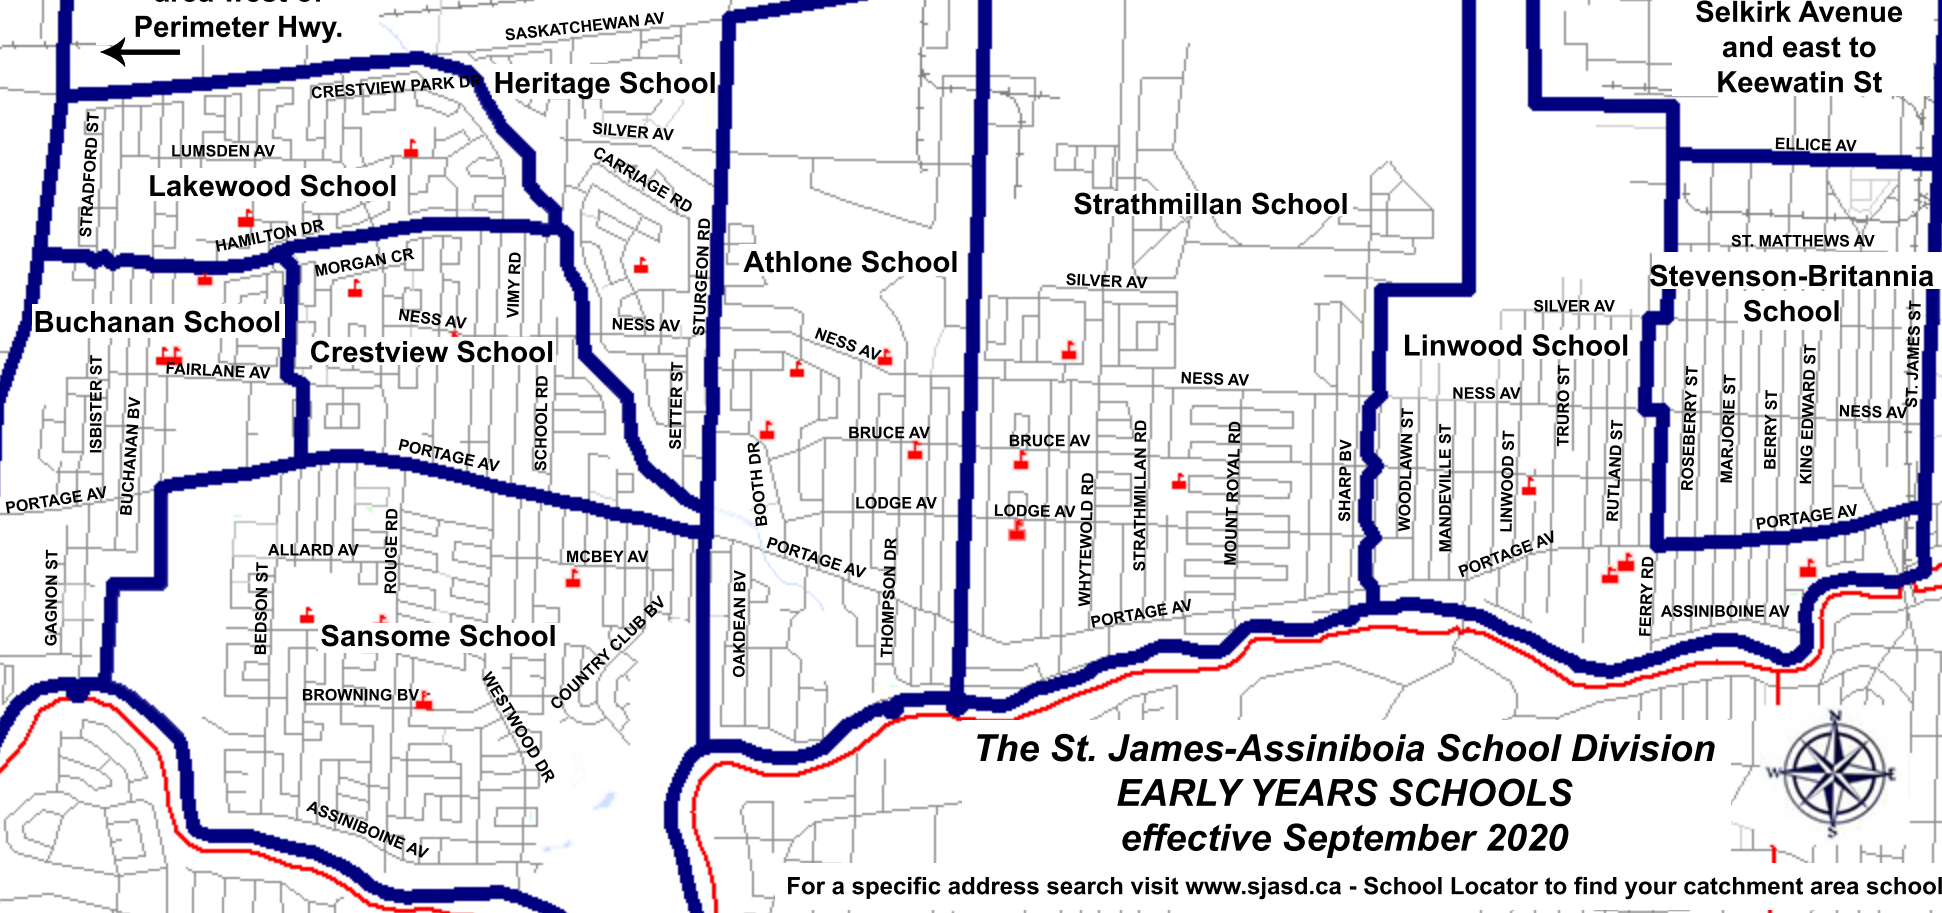

Phoenix School catchment includes Headingley, and area west of Perimeter Hwy.

Brooklands School catchment extends north to Selkirk Avenue and east to Keewatin St

The St. James-Assiniboia School Division
EARLY YEARS SCHOOLS
effective September 2020

For a specific address search visit www.sjasd.ca - School Locator to find your catchment area school.